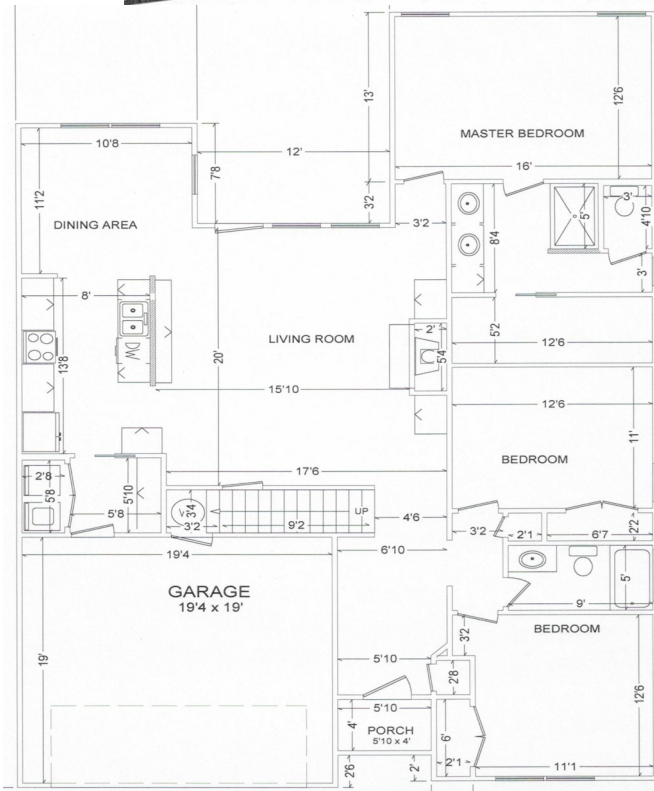

Wright

HOME DESIGNS

THE LILLY

1919S.F.

3 bedrooms, PLUS
BONUS ROOM
2 baths

Maggie C. Taylor, ABR,
QSC
(859)396-2179 Cell
www.maggietaaylor.com

Tracy Creech,
Broker Associate
(859)983-6371 cell

Kelly Wright, Realtor
(859)312-5730
kellywright@windstream.net