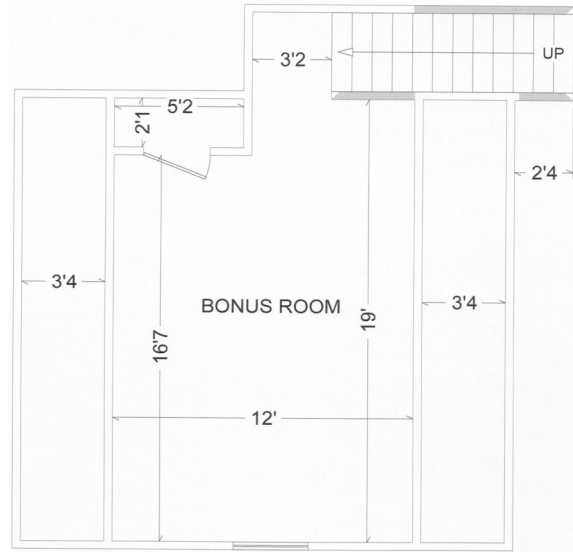

Wright

HOME DESIGNS

THE LILLY

1919S.F.

3 bedrooms, PLUS
BONUS ROOM
2 baths

Maggie C. Taylor, ABR,
QSC
(859)396-2179 Cell
www.maggietaaylor.com

Tracy Creech,
Broker Associate
(859)983-6371 cell

Kelly Wright, Realtor
(859)312-5730
kellywright@windstream.net