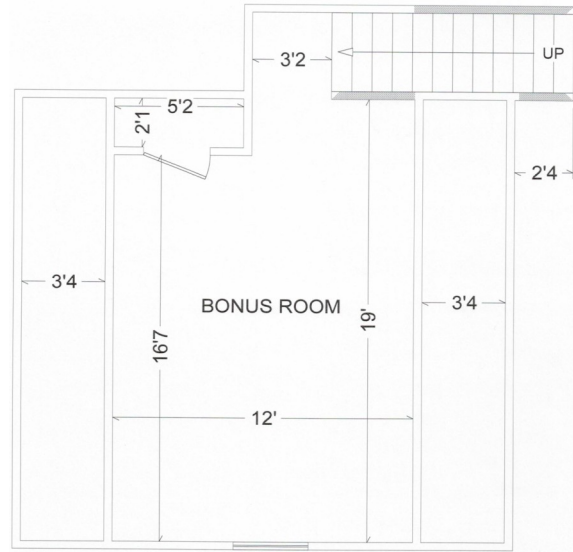

Wright

HOME DESIGNS

THE LILLY

1919S.F.

3 bedrooms, PLUS
BONUS ROOM
2 baths

Maggie C. Taylor, ABR,
QSC
(859)396-2179 Cell
www.maggietaaylor.com

Tracy Creech,
Broker Associate
(859)983-6371 cell

Kelly Wright, Realtor
(859)312-5730
kellywright@windstream.net

Special Features

- ◆ Breakfast Nook
- ◆ Columned Front Entry
- ◆ Columns-Interior
- ◆ Fireplace
- ◆ Formal Dining Room
- ◆ Great/Gathering Room
- ◆ Laundry Room-Main Floor
- ◆ Master Suite-Main Floor
- ◆ Optional Bonus Space
- ◆ Plant Shelf
- ◆ Rear Porch
- ◆ Snack Bar
- ◆ Split Bedrooms
- ◆ Walk-In Closet