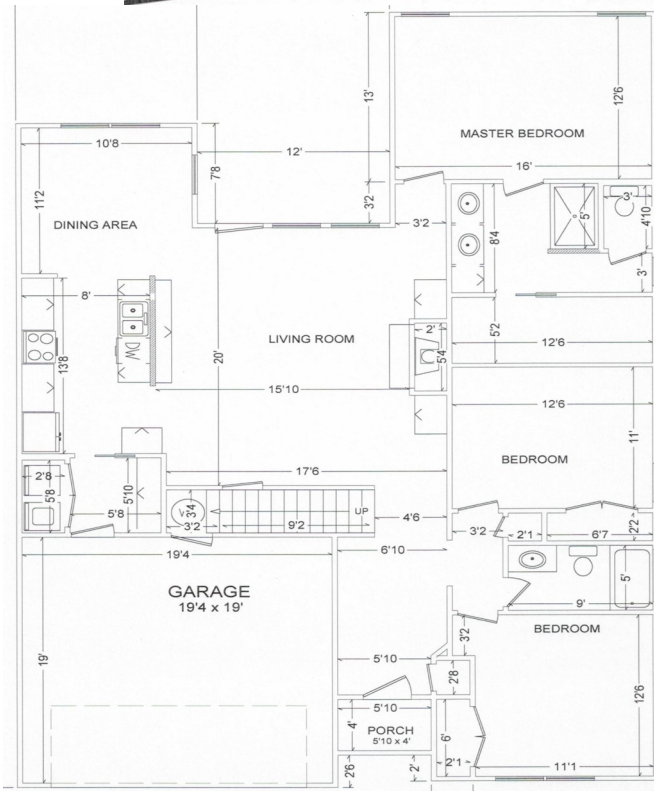

Wright

HOME DESIGNS

THE LILLY

1919S.F.

3 bedrooms, PLUS
BONUS ROOM
2 baths

Maggie C. Taylor, ABR,
QSC
(859)396-2179 Cell
www.maggietaaylor.com

Tracy Creech,
Broker Associate
(859)983-6371 cell

Kelly Wright, Realtor
(859)312-5730
kellywright@windstream.net

Special Features

- ◆ Breakfast Nook
- ◆ Columned Front Entry
- ◆ Columns-Interior
- ◆ Fireplace
- ◆ Formal Dining Room
- ◆ Great/Gathering Room
- ◆ Laundry Room-Main Floor
- ◆ Master Suite-Main Floor
- ◆ Optional Bonus Space
- ◆ Plant Shelf
- ◆ Rear Porch
- ◆ Snack Bar
- ◆ Split Bedrooms
- ◆ Walk-In Closet