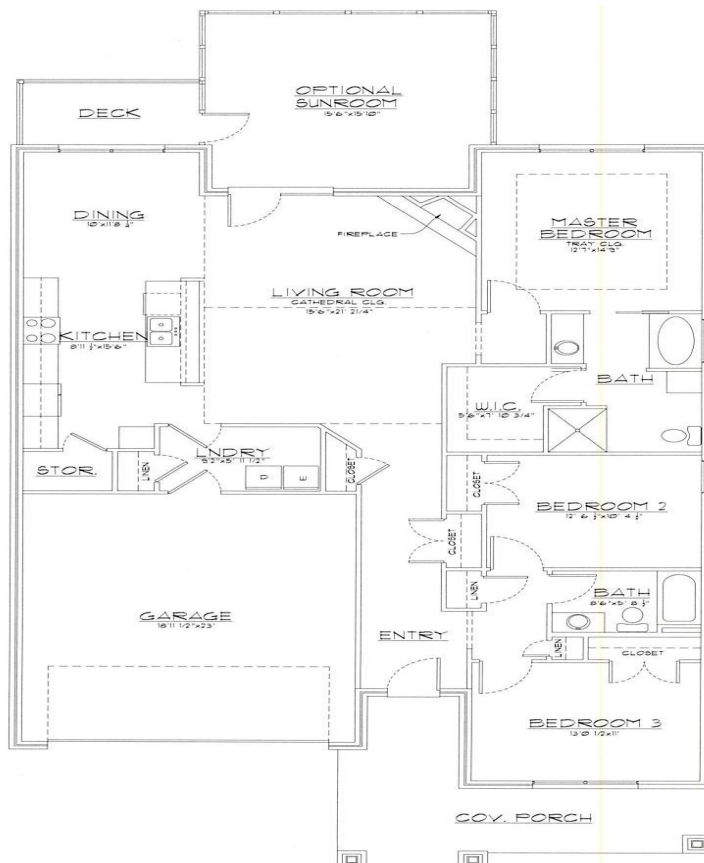

THE GATE

TOTAL FINISHED: 1,710 S.F.

Kelly Wright, QSC, Realtor
(859) 312-5730 CELL
kellywright@remax.net

Special Features

- ◆ Breakfast Nook
- ◆ Columned Front Entry
- ◆ Columns-Interior
- ◆ Fireplace
- ◆ Formal Dining Room
- ◆ Great/Gathering Room
- ◆ Laundry Room-Main Floor
- ◆ Master Suite-Main Floor
- ◆ Optional Bonus Space
- ◆ Plant Shelf
- ◆ Rear Porch
- ◆ Snack Bar
- ◆ Split Bedrooms
- ◆ Walk-In Closet